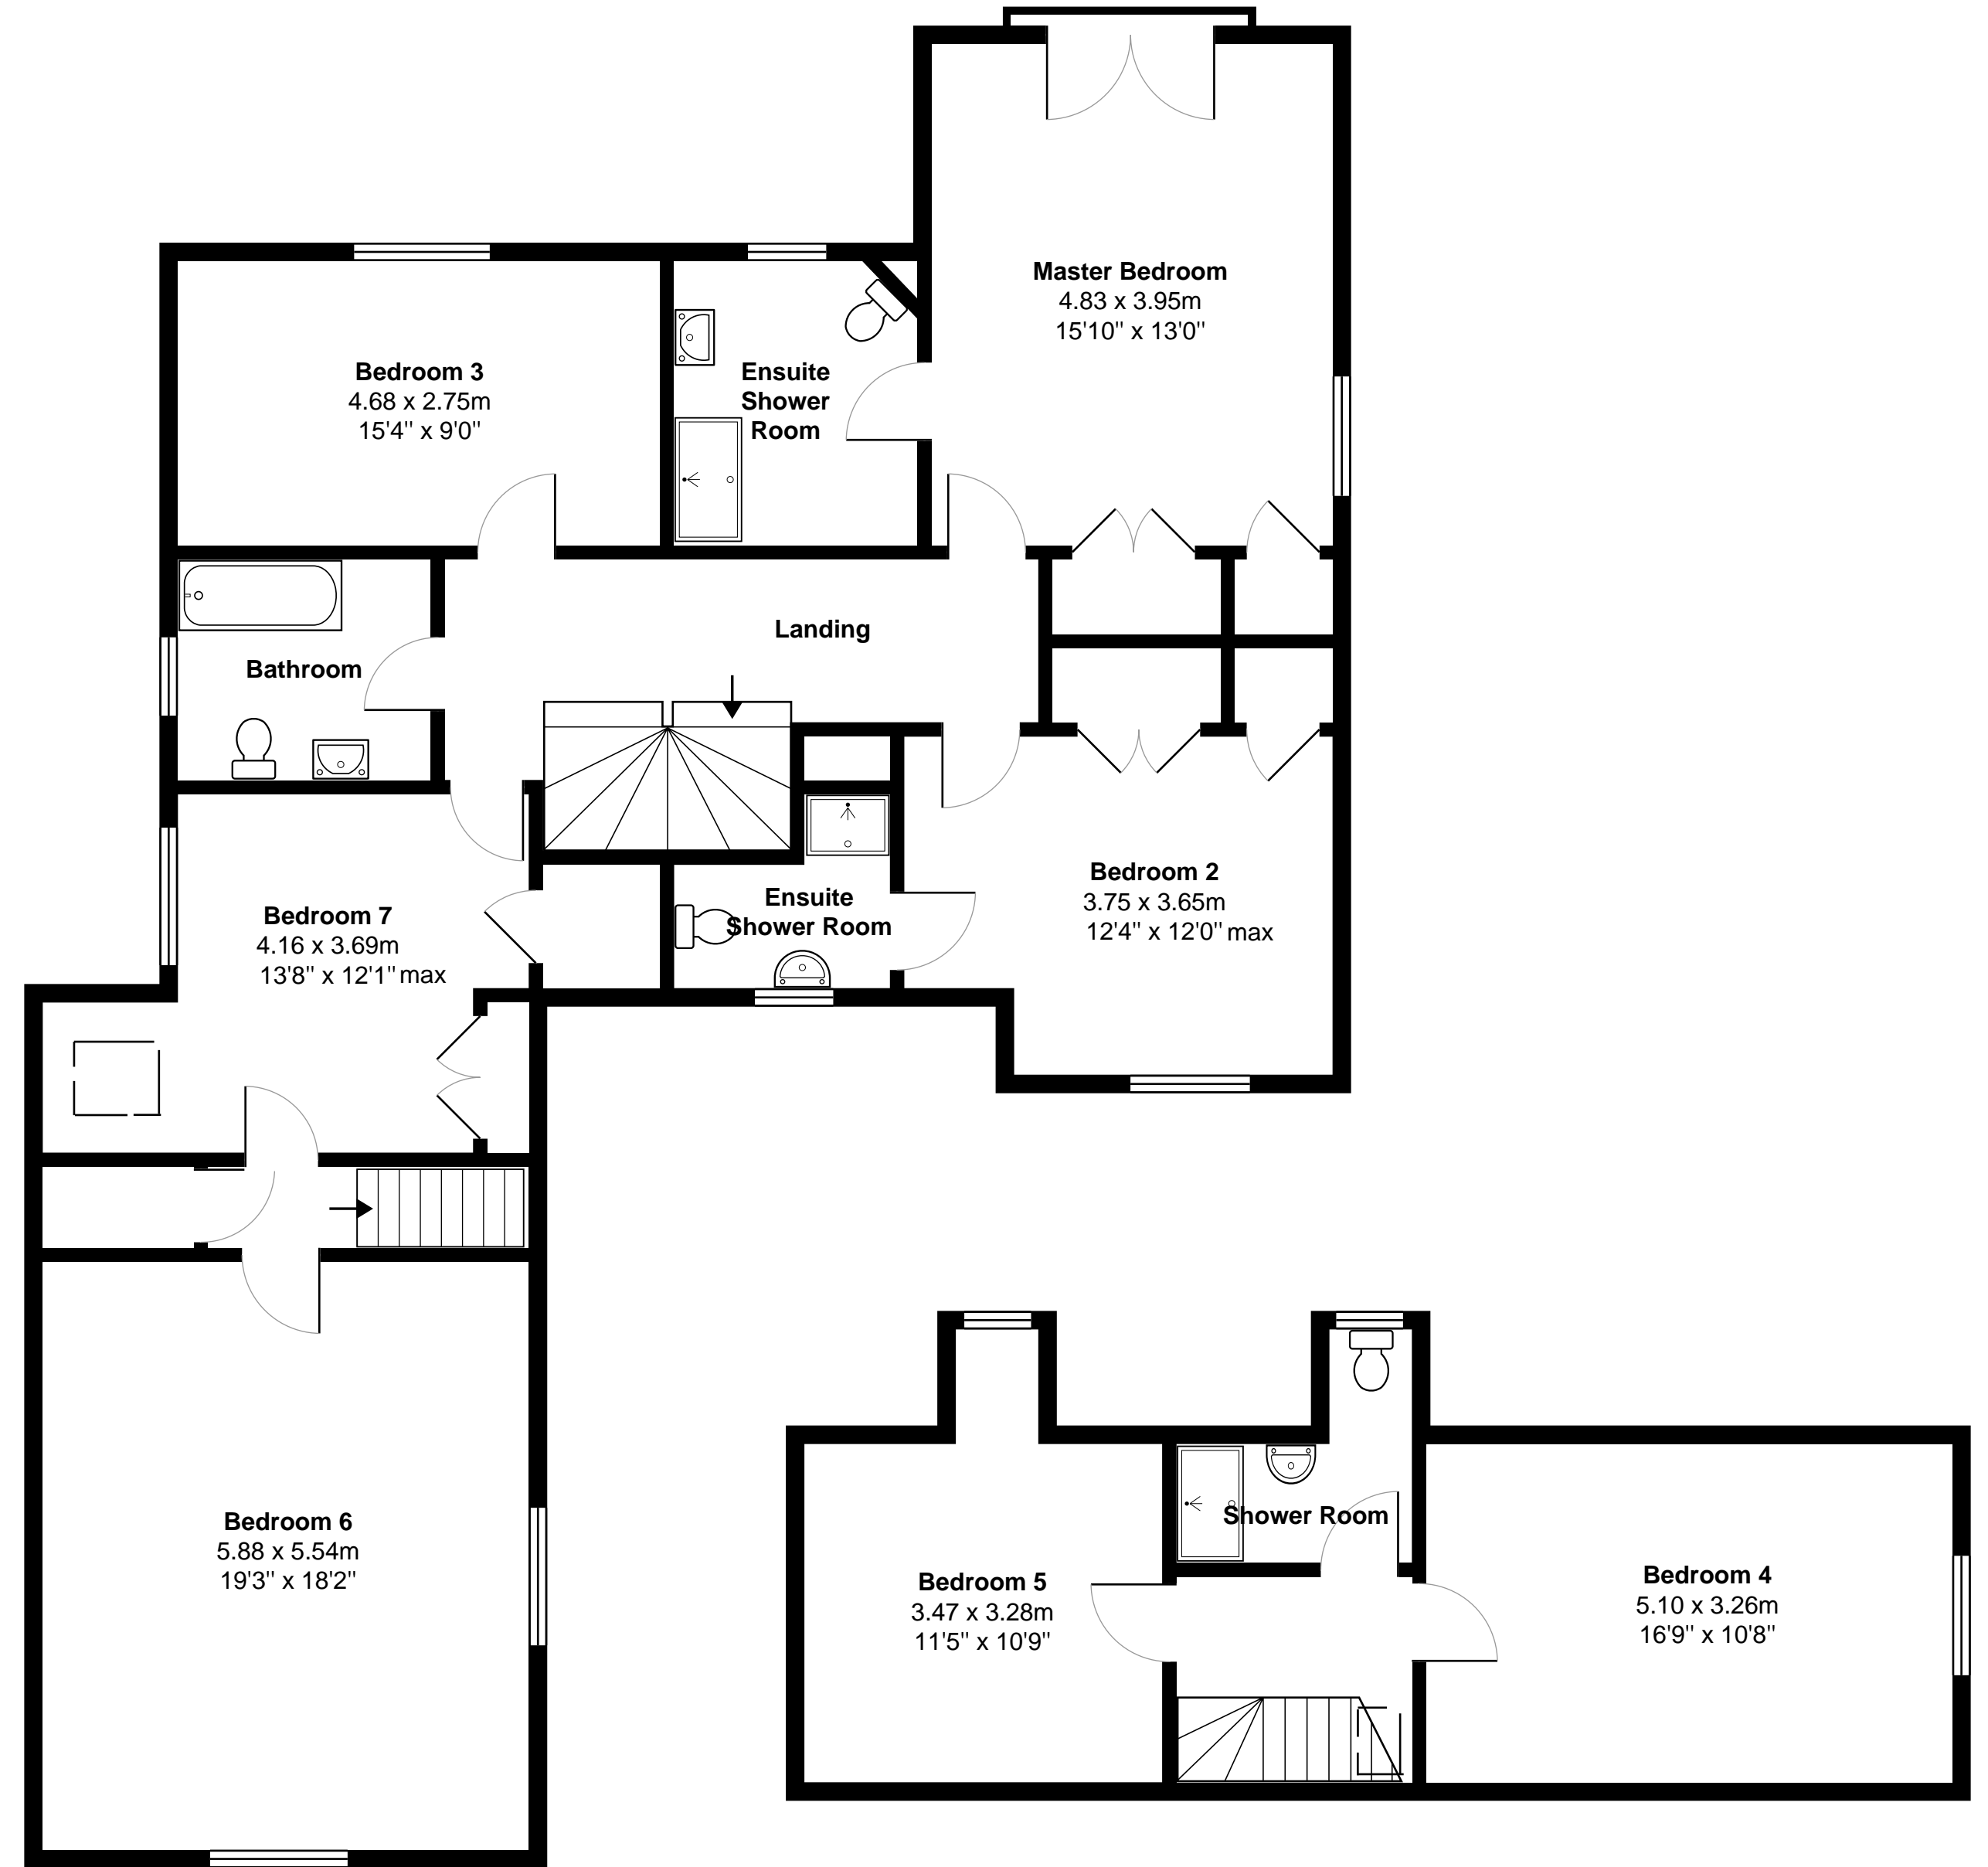

6c Dellwood Park, Caversham Heights, Reading, Berkshire, RG4 7NX

Total Area: approx. 348.6 sq. metres (3752.6 sq. feet)

Ground Floor
165.3 sq. metres (1778.9 sq. feet)

First Floor
143.7 sq. metres (1546.9 sq. feet)

Second Floor
39.7 sq. metres (426.8 sq. feet)

Whilst every attempt has been made to ensure the accuracy of the floor plans contained here, measurements of doors, windows and rooms are approximate and no responsibility is taken for any error, omission or mis-statement. These plans are for representation purposes only.