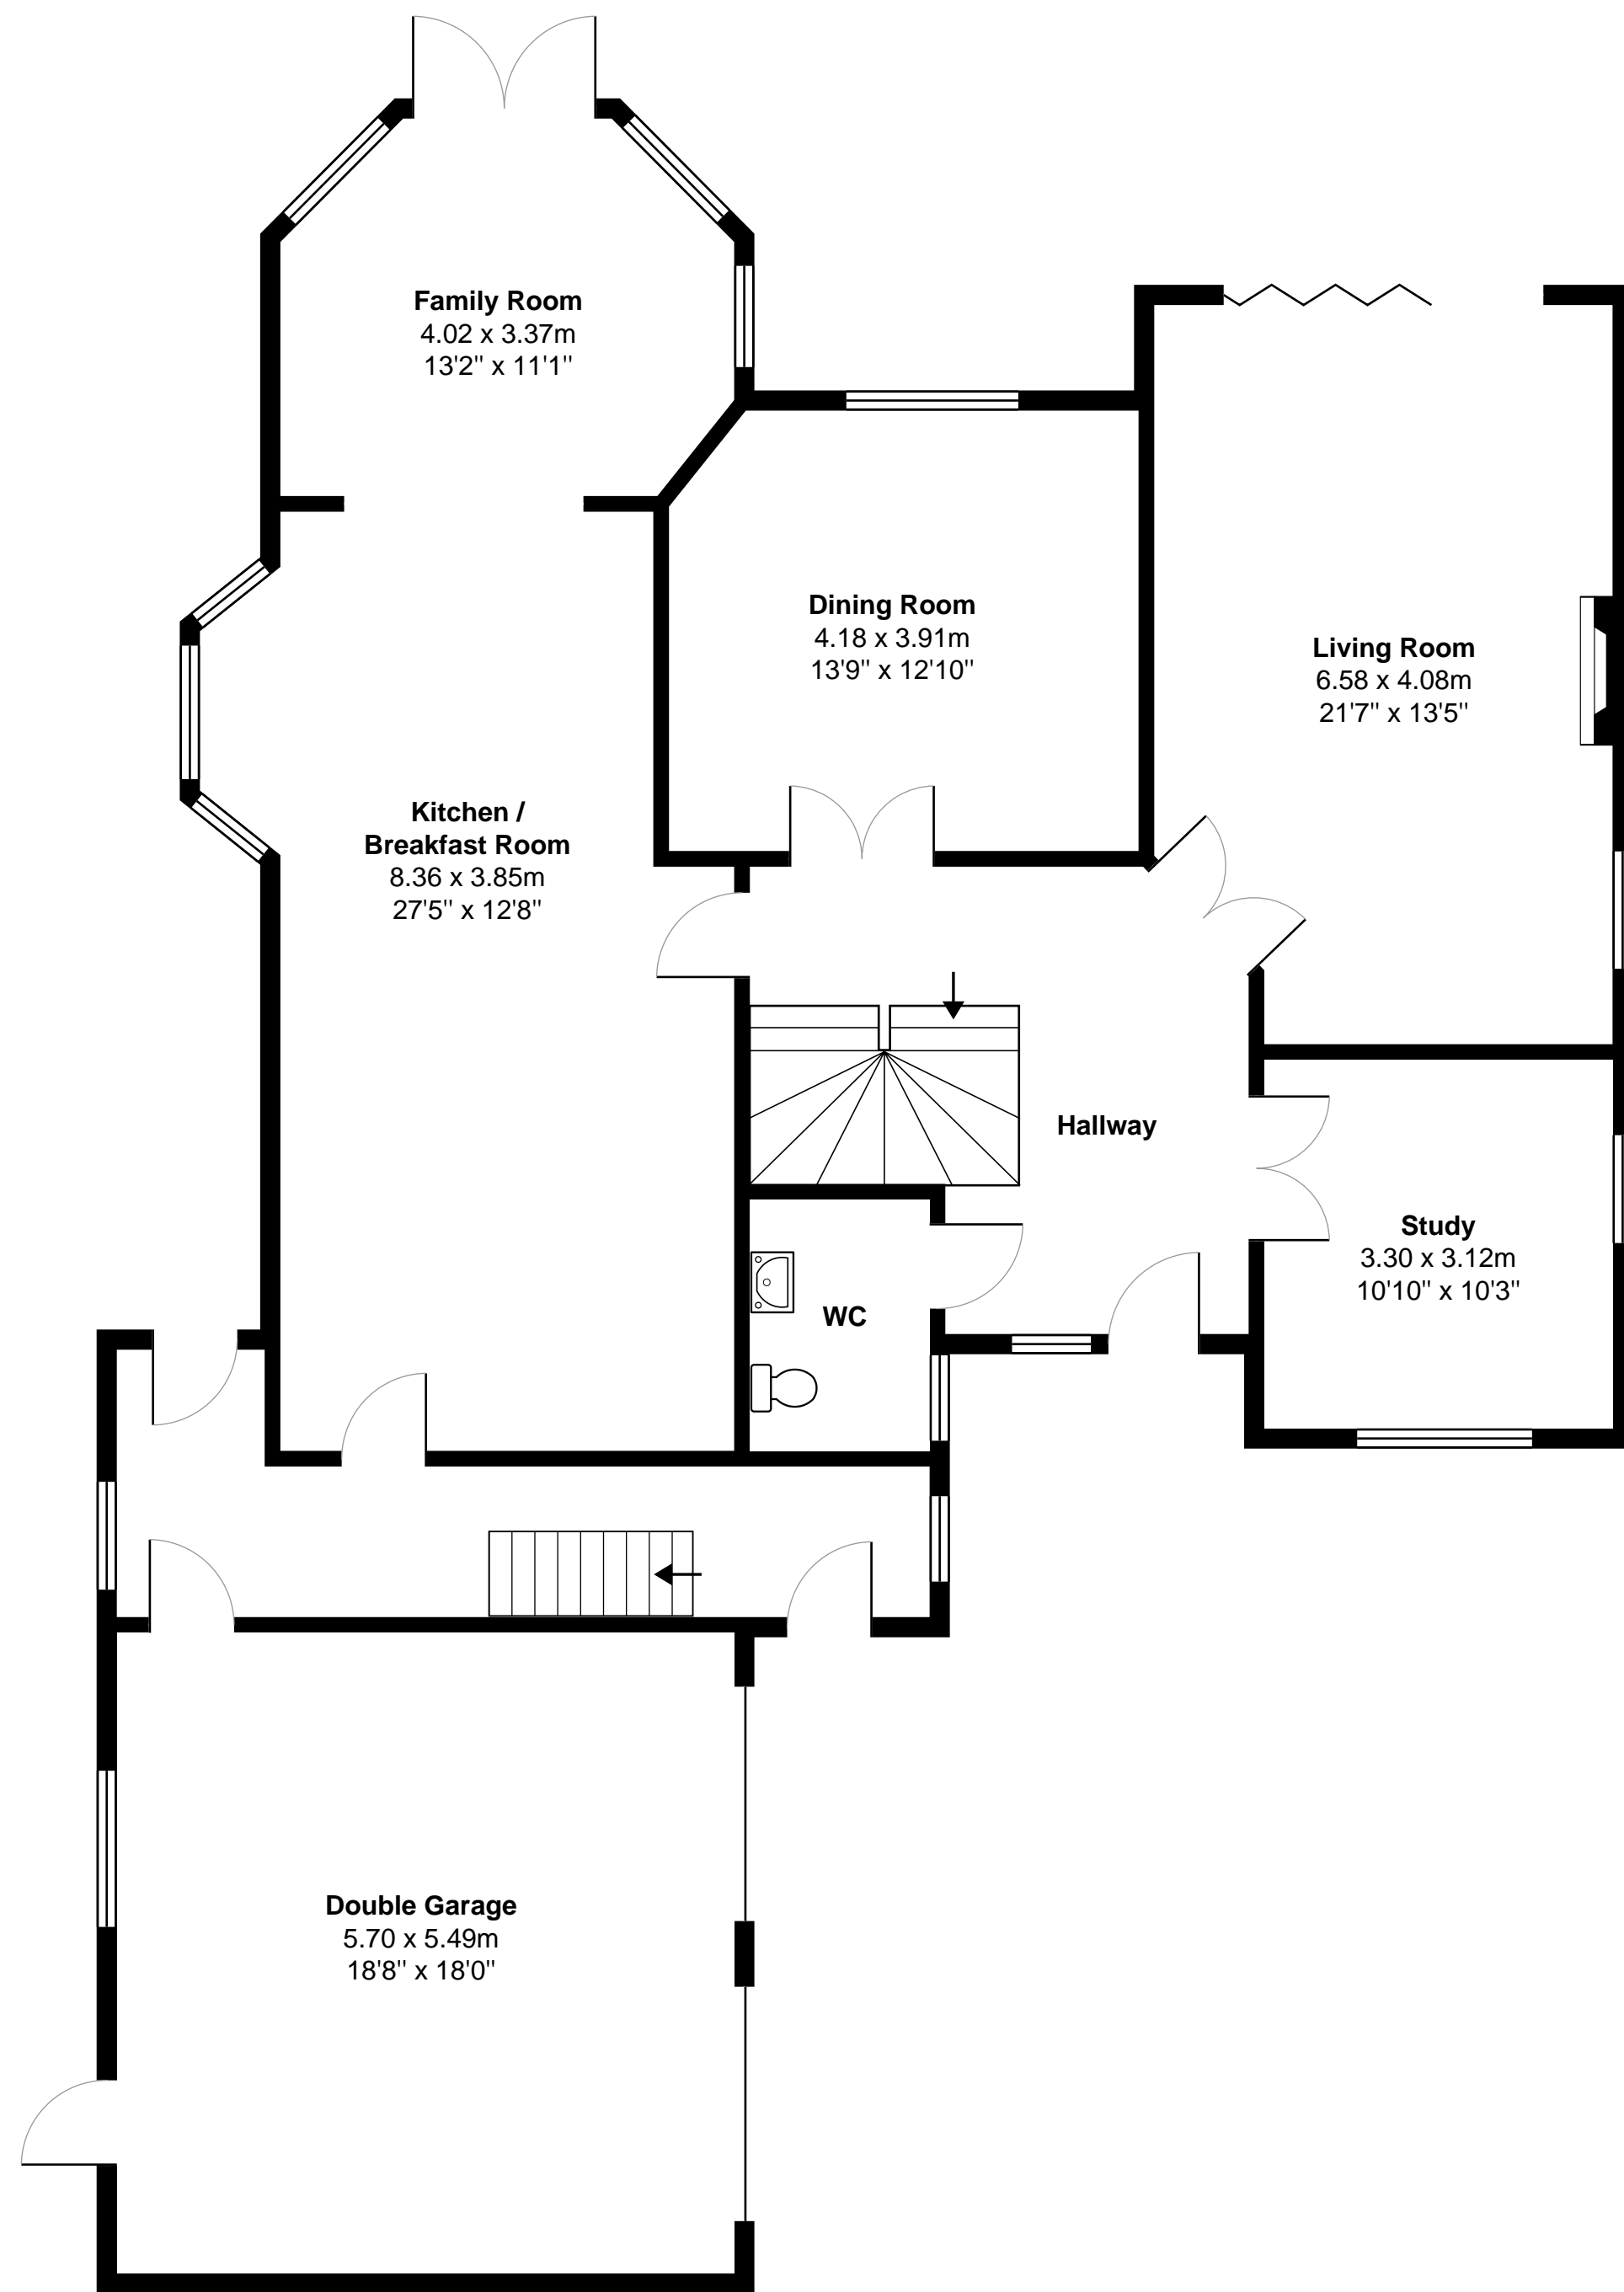

6c Dellwood Park, Caversham Heights, Reading, Berkshire, RG4 7NX

Total Area: approx. 348.6 sq. metres (3752.6 sq. feet)

Ground Floor
165.3 sq. metres (1778.9 sq. feet)

First Floor
143.7 sq. metres (1546.9 sq. feet)

Second Floor
39.7 sq. metres (426.8 sq. feet)

Whilst every attempt has been made to ensure the accuracy of the floor plans contained here, measurements of doors, windows and rooms are approximate and no responsibility is taken for any error, omission or mis-statement. These plans are for representation purposes only.