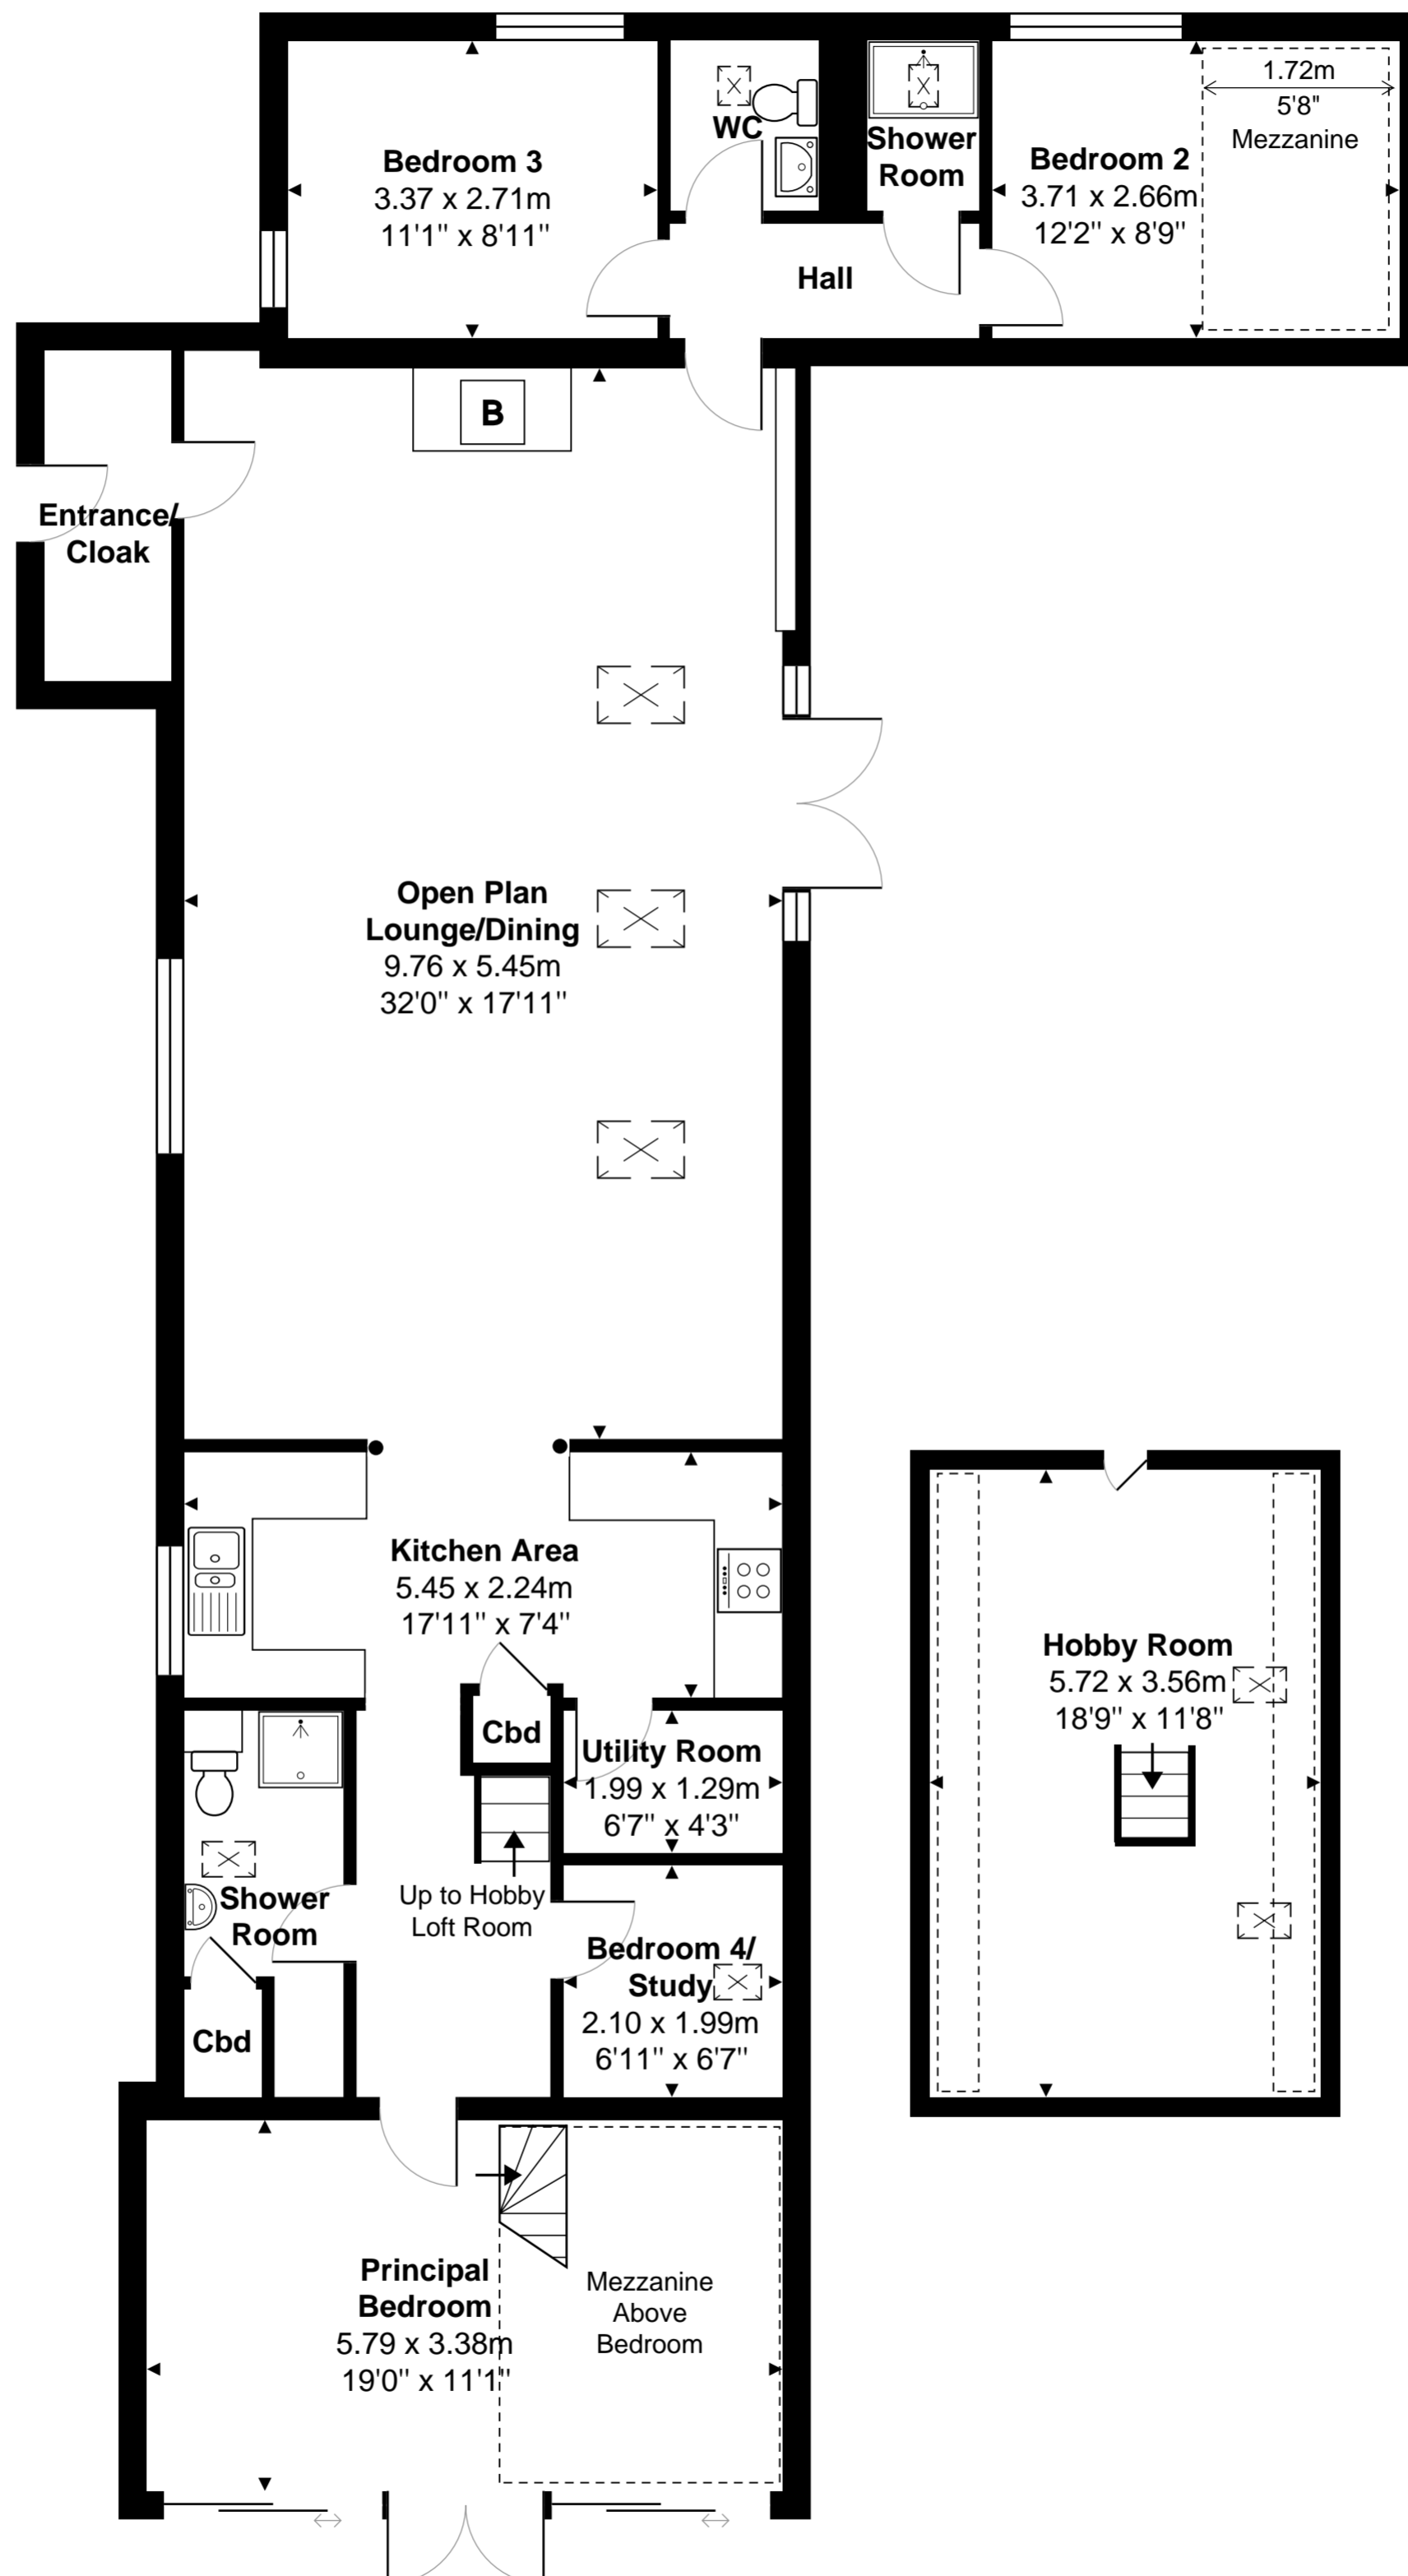

# The Havethuset, Mortimer Hill, The Street, Mortimer, Reading, RG7 3PW

Approx. Total Area: 160.0 m<sup>2</sup> ... 1722 ft<sup>2</sup>

Whilst every attempt has been made to ensure the accuracy of the floorplans contained here, measurements of doors, windows and rooms are approximate and no responsibility is taken for any error, omission or mis-statement. These plans are for representation purposes only.