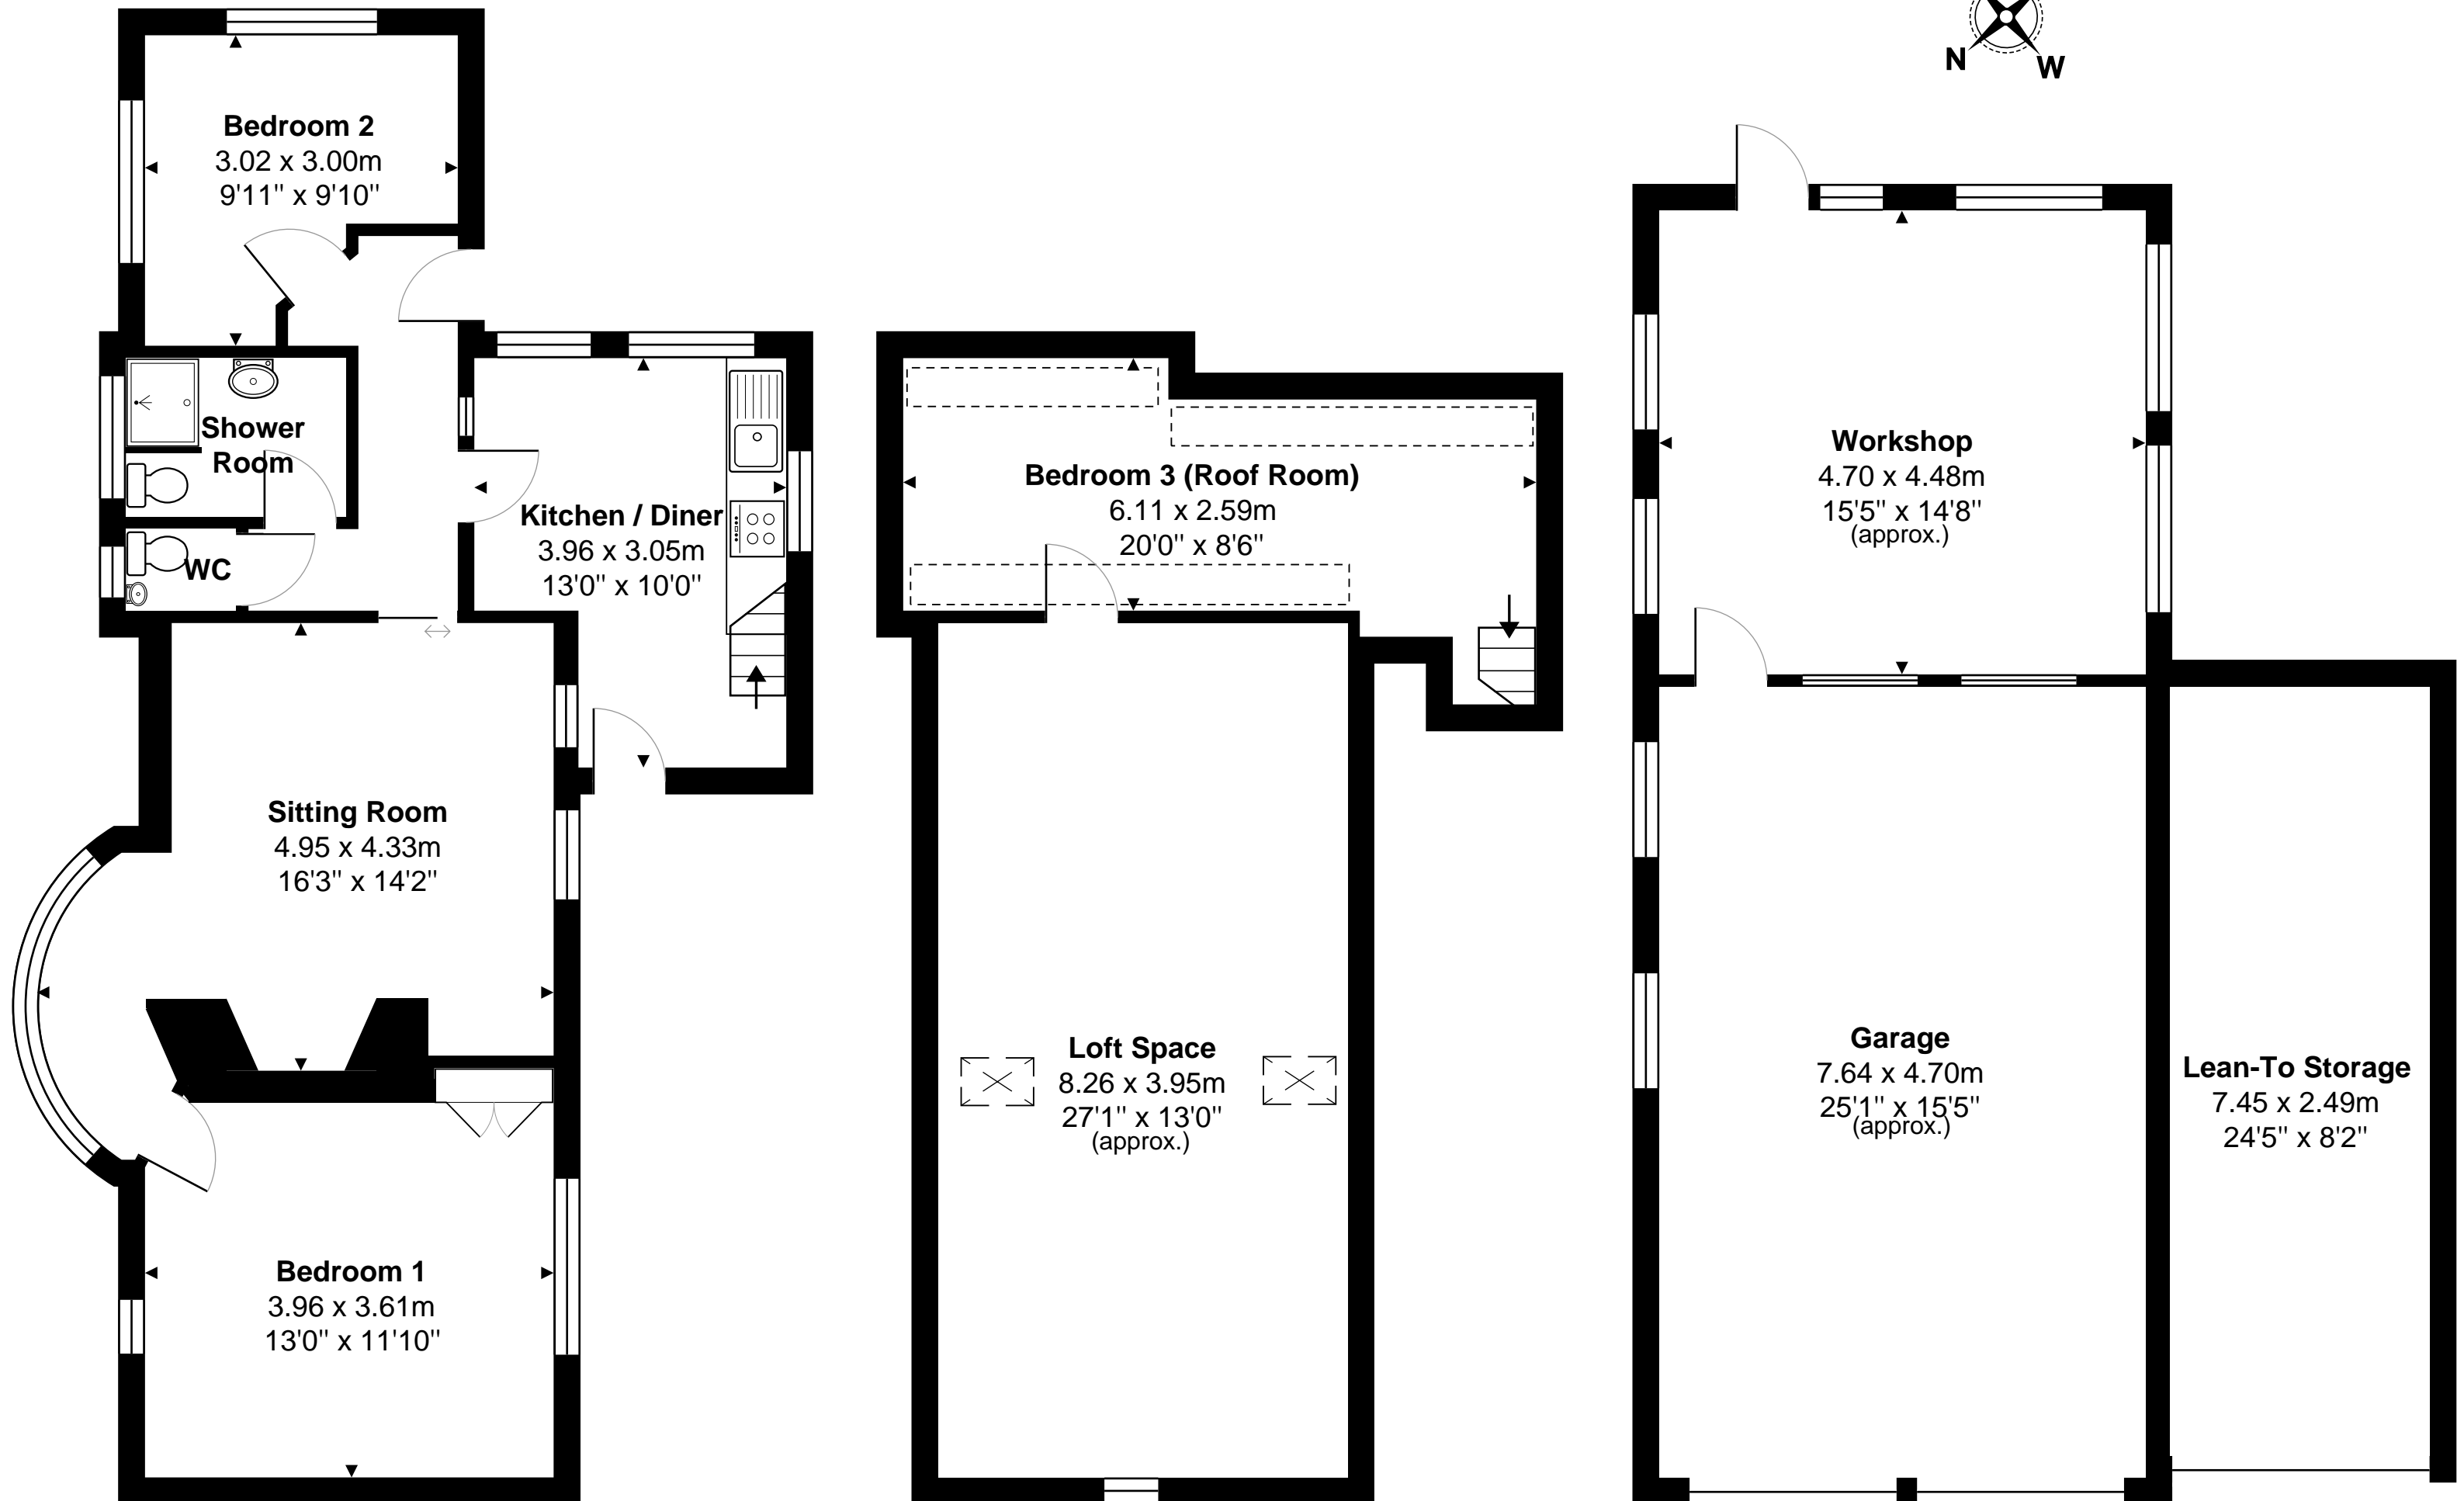

# Nuney Green, Mapledurham, Reading, RG4 7UR

Approx. Total Area: 110.8 m<sup>2</sup> ... 1192 ft<sup>2</sup> (excluding workshop, lean-to storage, garage)

Whilst every attempt has been made to ensure the accuracy of the floorplans contained here, measurements of doors, windows and rooms are approximate and no responsibility is taken for any error, omission or mis-statement. These plans are for representation purposes only.